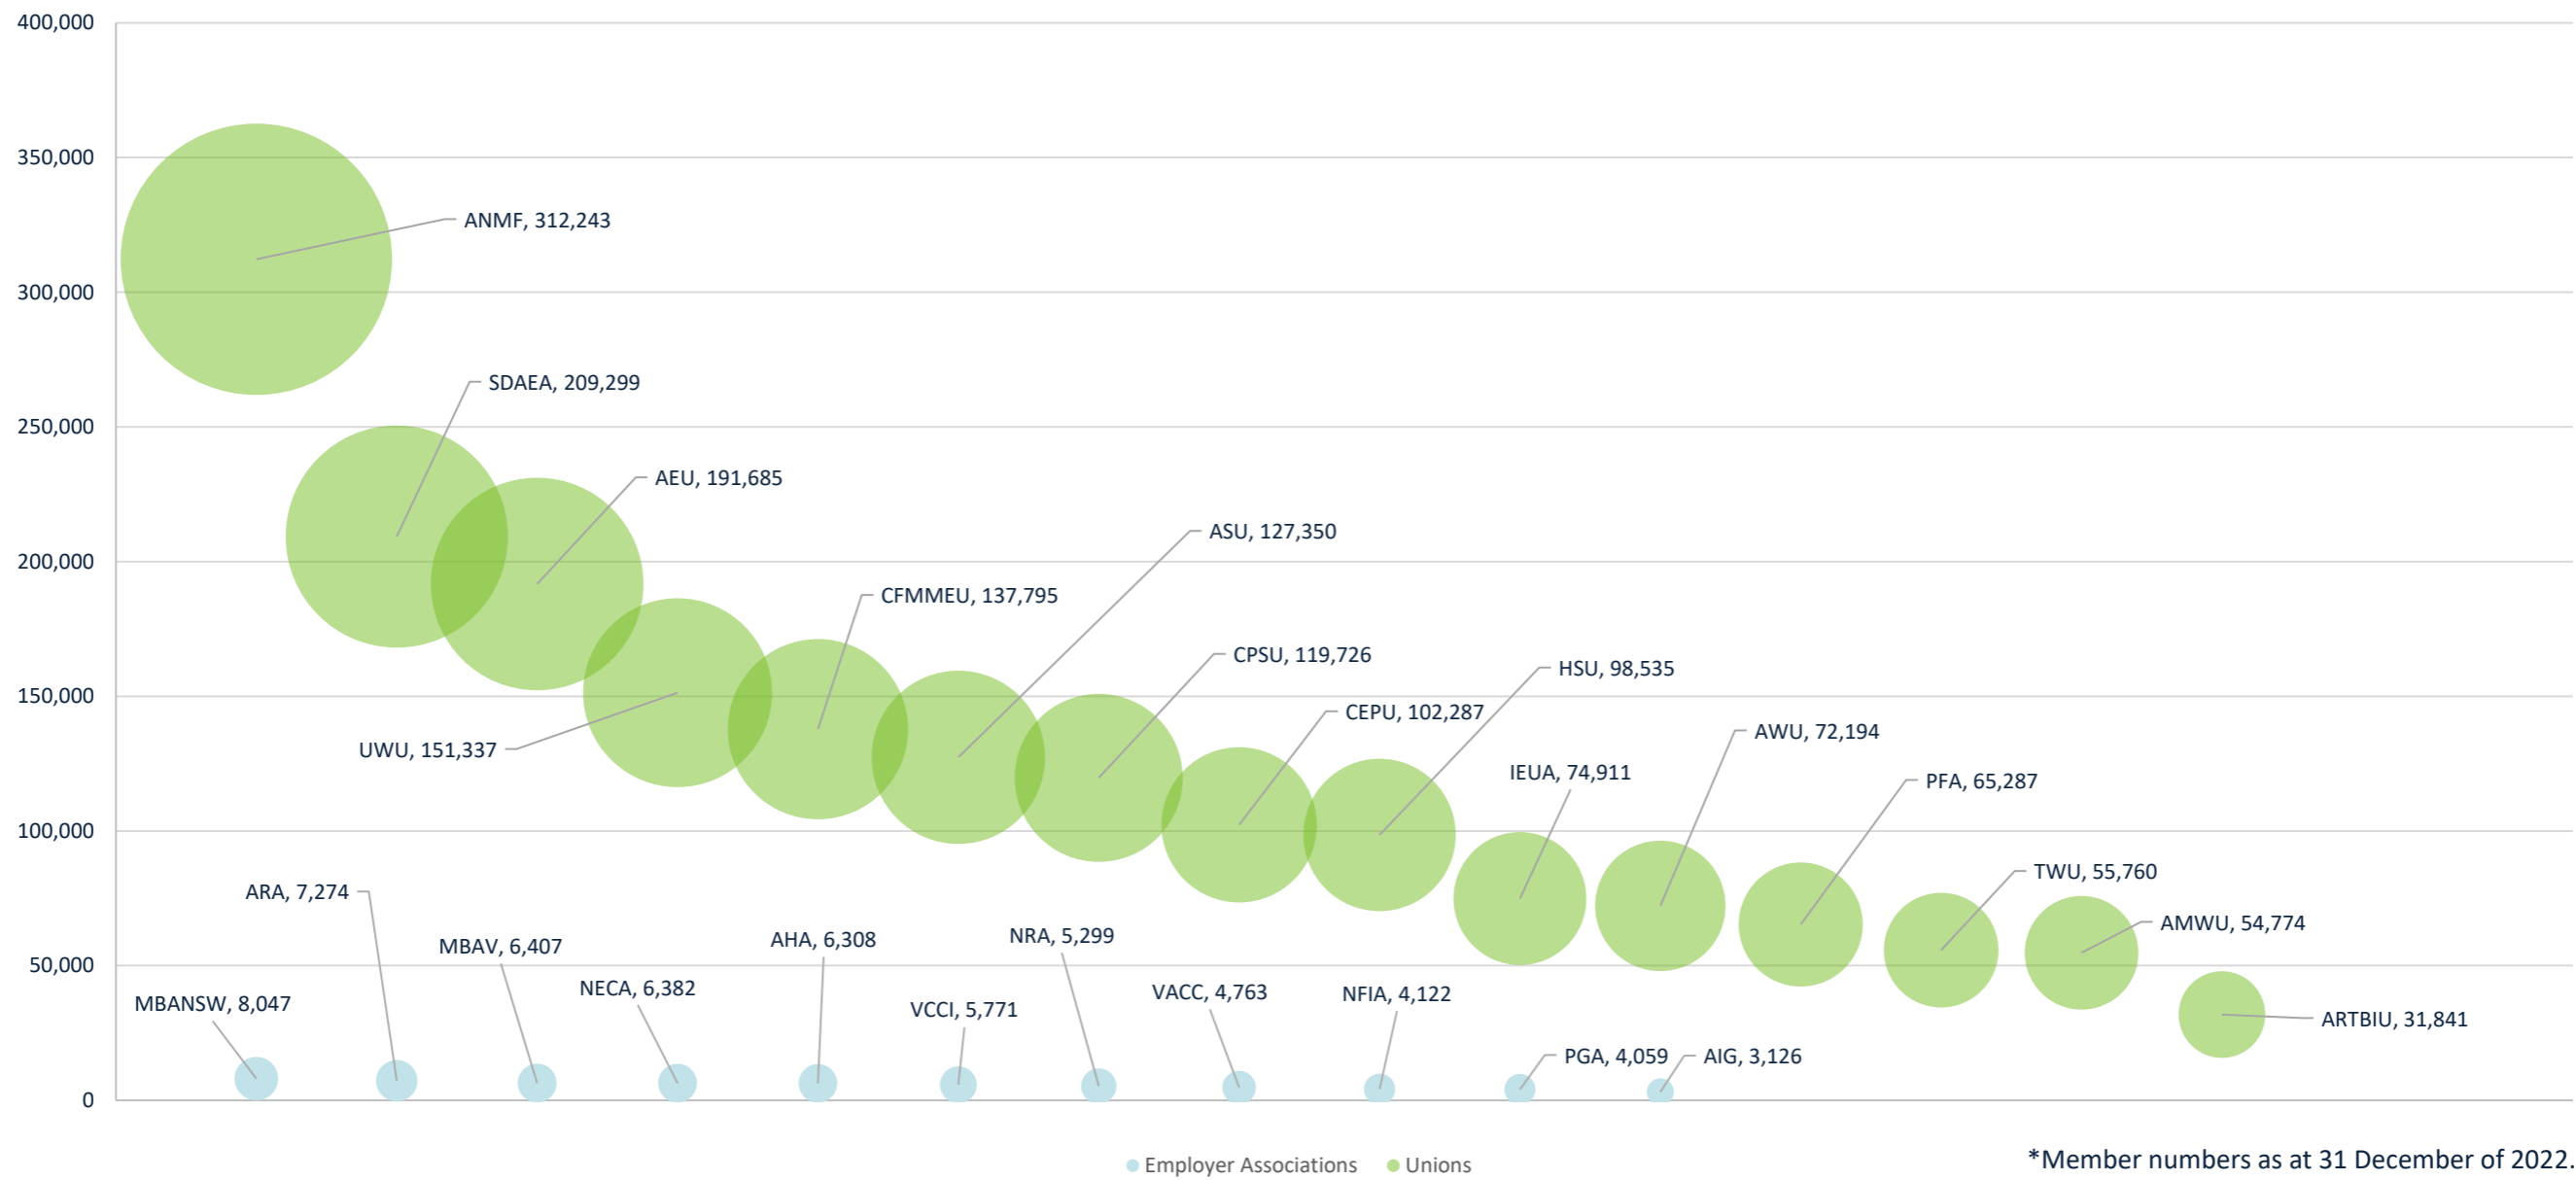

Membership size of registered organisations – 2023*

Membership Numbers
Unions > 30,000 and Employer Associations > 3,000

*Member numbers as at 31 December of 2022.

Unions, employer and enterprise associations

Unions (under 30,000 members)

National Tertiary Education Industry Union	27,309
Finance Sector Union of Australia	22,629
Association of Professional Engineers, Scientists and Managers, Australia	18,098
Australian Salaried Medical Officers Federation	17,311
The Australasian Meat Industry Employees Union	16,229
Media, Entertainment and Arts Alliance	15,800
United Firefighters' Union of Australia	9,336
Flight Attendants' Association of Australia	5,326
Australian Federation of Air Pilots	4,346
The Australian Licenced Aircraft Engineers Association	2,973
The Australian Maritime Officers' Union	2,580
Australian and International Pilots Association	2,131
The Australian Institute of Marine and Power Engineers	1,592
Australian Federated Union of Locomotive Employees	1,408
Club Managers' Association, Australia	1,393
Australian Principals Federation	1,340
Western Australian Shire Councils, Municipal Road Boards, Health Boards, Parks, Cemeteries and Racecourse, Public Authorities, Water Boards Union	935
The Civil Air Operations Officers' Association of Australia	924
CSR, Holcim, Wilmar & Viridian Staff Association known as Salaried Staff United	639
Australian Directors Guild Limited	491
Musicians' Union of Australia	472
The Bacon Factories' Union of Employees, Queensland	249
Union of Christmas Island Workers	202
Industrial Staff Union - PSA of NSW	77
The Breweries and Bottleyards Employees' Industrial Union of Workers of Western Australia	53